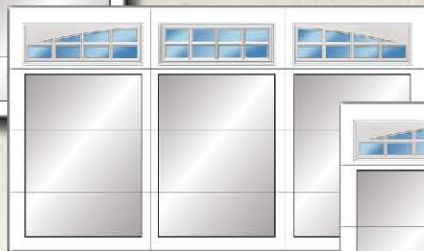

*Complete care instructions and warranty given at time of purchase.

Sizes Available:

HEIGHTS AVAILABLE:
6'6", 6'9", 7'0", 7'6", 7'9", 8'0"

DOOR WIDTH:
8', 9', 10'

DOOR WIDTH:
12', 14'

DOOR WIDTH:
15', 16', 18'