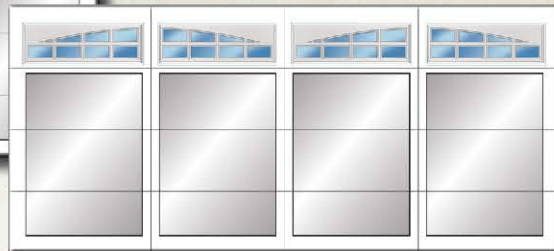

*Complete care instructions and warranty given at time of purchase.

Sizes Available:

HEIGHTS AVAILABLE:
6'6", 6'9", 7'0", 7'6", 7'9", 8'0"

DOOR WIDTH:
8', 9', 10'

DOOR WIDTH:
12', 14'

DOOR WIDTH:
15', 16', 18'